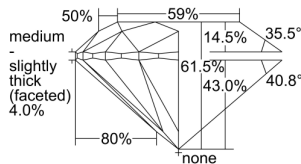

GIA®

FACSIMILE

GIA REPORT 5496903953

Verify this report at GIA.edu

GIA NATURAL DIAMOND DOSSIER®

July 11, 2024
GIA Report Number 5496903953
Shape and Cutting Style ..... Round Brilliant
Measurements ..... 5.20 - 5.24 x 3.21 mm

GRADING RESULTS

Carat Weight ..... 0.54 carat
Color Grade ..... G
Clarity Grade VS1
Cut Grade ..... Excellent

ADDITIONAL GRADING INFORMATION

Polish ..... Excellent
Symmetry ..... Excellent
Fluorescence ..... Faint
Clarity Characteristics ..... Cloud, Pinpoint
Inscription(s): GIA 5496903953

PROPORTIONS

Profile to actual proportions

GRADING SCALES

GIA COLOR SCALE	GIA CLARITY SCALE	GIA CUT SCALE	
D	FLAWLESS	EXCELLENT	
E	INTERNALLY FLAWLESS		
F		VVS₁	VERY GOOD
G	VVS₂		
H	VS₁	GOOD	
I	VS₂		
J	SI₁	FAIR	
K	SI₂		
L	I₁	POOR	
M	I₂		
N	I₃		
O			
P			
Q			
R			
S			
T			
U			
V			
W			
X			
Y			
Z