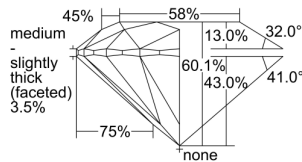

GIA®

FACSIMILE

GIA REPORT

5496903976

Verify this report at GIA.edu

GIA NATURAL DIAMOND DOSSIER®

July 11, 2024
GIA Report Number 5496903976
Shape and Cutting Style ..... Round Brilliant
Measurements ..... 4.41 - 4.43 x 2.66 mm

GRADING RESULTS

Carat Weight ..... 0.31 carat
Color Grade ..... E
Clarity Grade VS2
Cut Grade ..... Excellent

ADDITIONAL GRADING INFORMATION

Polish ..... Excellent
Symmetry ..... Excellent
Fluorescence ..... None
Clarity Characteristics ..... Cloud, Feather
Inscription(s): GIA 5496903976

PROPORTIONS

GRADING SCALES

GIA COLOR SCALE	GIA CLARITY SCALE	GIA CUT SCALE	
D	FLAWLESS	EXCELLENT	
E	INTERNALLY FLAWLESS		
F		VVS₁	VERY GOOD
G	VVS₂		
H	VS₁	GOOD	
I	VS₂		
J	SI₁	FAIR	
K	SI₂		
L	I₁	POOR	
M	I₂		
N	I₃		
O			
P			
Q			
R			
S			
T			
U			
V			
W			
X			
Y			
Z