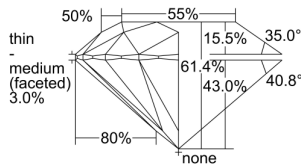

GIA®

FACSIMILE

GIA REPORT 5496904923

Verify this report at GIA.edu

GIA NATURAL DIAMOND DOSSIER®

July 11, 2024
GIA Report Number 5496904923
Shape and Cutting Style ..... Round Brilliant
Measurements ..... 4.87 - 4.89 x 3.00 mm

GRADING RESULTS

Carat Weight ..... 0.43 carat
Color Grade ..... F
Clarity Grade VS2
Cut Grade ..... Excellent

ADDITIONAL GRADING INFORMATION

Polish ..... Excellent
Symmetry ..... Excellent
Fluorescence ..... None
Clarity Characteristics ..... Crystal, Cloud
Inscription(s): GIA 5496904923

PROPORTIONS

Profile to actual proportions

GRADING SCALES

GIA COLOR SCALE	GIA CLARITY SCALE	GIA CUT SCALE	
D	FLAWLESS	EXCELLENT	
E	INTERNALLY FLAWLESS		
F		VVS₁	VERY GOOD
G	VVS₂		
H	VS₁	GOOD	
I	VS₂		
J	SI₁	FAIR	
K	SI₂		
L	I₁	POOR	
M			
N			
O	I₂		
P			
Q			
R	I₃		
S			
T			
U			
V			
W			
X			
Y			
Z