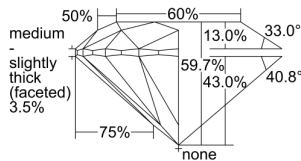

GIA®

FACSIMILE

GIA REPORT 5496910371

Verify this report at GIA.edu

GIA NATURAL DIAMOND DOSSIER®

July 15, 2024
GIA Report Number 5496910371
Shape and Cutting Style ..... Round Brilliant
Measurements ..... 4.77 - 4.79 x 2.86 mm

GRADING RESULTS

Carat Weight ..... 0.40 carat
Color Grade I
Clarity Grade VS2
Cut Grade ..... Excellent

ADDITIONAL GRADING INFORMATION

Polish ..... Excellent
Symmetry ..... Excellent
Fluorescence ..... Faint
Clarity Characteristics ..... Cavity
Inscription(s): GIA 5496910371

PROPORTIONS

Profile to actual proportions

GRADING SCALES

GIA COLOR SCALE	GIA CLARITY SCALE	GIA CUT SCALE
D	FLAWLESS	EXCELLENT
E	FLAWLESS	
F	INTERNALLY FLAWLESS	VERY GOOD
G	FLAWLESS	
H	VVS₁	GOOD
I	VVS₂	
J	VS₁	FAIR
K	VS₂	
L	SI₁	POOR
M	SI₂	
N	I₁	
O	I₂	
P	I₃	
Q		
R		
S		
T		
U		
V		
W		
X		
Y		
Z