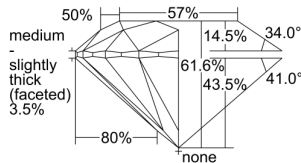

GIA®

FACSIMILE

GIA REPORT

5496914104

Verify this report at GIA.edu

GIA NATURAL DIAMOND DOSSIER®

July 15, 2024
GIA Report Number 5496914104
Shape and Cutting Style ..... Round Brilliant
Measurements ..... 5.27 - 5.31 x 3.26 mm

GRADING RESULTS

Carat Weight ..... 0.55 carat
Color Grade ..... J
Clarity Grade VVS1
Cut Grade ..... Excellent

ADDITIONAL GRADING INFORMATION

Polish ..... Excellent
Symmetry ..... Excellent
Fluorescence ..... None
Clarity Characteristics ..... Pinpoint
Inscription(s): GIA 5496914104

PROPORTIONS

Profile to actual proportions

GRADING SCALES

GIA COLOR SCALE

COLORLESS	D
	E
	F
	G
	H
	I
	J
NEAR COLORLESS	K
	L
	M
	N
	O
	P
	Q
	R
	S
	T
	U
	V
	W
	X
	Y
LIGHT	Z

GIA CLARITY SCALE

FLAWLESS	VERY VERY SLIGHTLY INCLUDED	VVS₁	VVS₂	VS₁	VS₂	SI₁	SI₂	I₁	I₂	I₃	
											INTERNAL FLAWLESS

GIA CUT SCALE

EXCELLENT
VERY GOOD
GOOD
FAIR
POOR