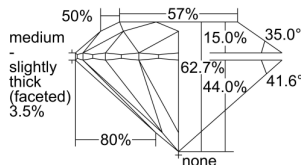

GIA®

FACSIMILE

GIA REPORT 5496922462

Verify this report at GIA.edu

GIA NATURAL DIAMOND DOSSIER®

July 16, 2024
GIA Report Number 5496922462
Shape and Cutting Style ..... Round Brilliant
Measurements ..... 5.15 - 5.19 x 3.24 mm

GRADING RESULTS

Carat Weight ..... 0.53 carat
Color Grade ..... D
Clarity Grade VS1
Cut Grade ..... Excellent

ADDITIONAL GRADING INFORMATION

Polish ..... Excellent
Symmetry ..... Excellent
Fluorescence ..... None
Clarity Characteristics ..... Crystal
Inscription(s): GIA 5496922462

PROPORTIONS

Profile to actual proportions