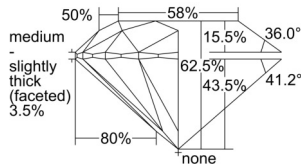

GIA®

FACSIMILE

GIA REPORT 5496937134

Verify this report at GIA.edu

GIA NATURAL DIAMOND DOSSIER®

August 29, 2024
GIA Report Number 5496937134
Shape and Cutting Style ..... Round Brilliant
Measurements ..... 5.65 - 5.69 x 3.55 mm

GRADING RESULTS

Carat Weight ..... 0.70 carat
Color Grade ..... E
Clarity Grade VS1
Cut Grade ..... Excellent

ADDITIONAL GRADING INFORMATION

Polish ..... Excellent
Symmetry ..... Excellent
Fluorescence ..... None
Clarity Characteristics ..... Crystal, Pinpoint
Inscription(s): GIA 5496937134

PROPORTIONS

Profile to actual proportions

GRADING SCALES

GIA COLOR SCALE	GIA CLARITY SCALE	GIA CUT SCALE
D	FLAWLESS	EXCELLENT
E	INTERNALLY FLAWLESS	
F	VVS₁	VERY GOOD
G		
H	VS₁	GOOD
I		
J	VS₂	FAIR
K		
L	SI₁	POOR
M		
N	I₁	
O		
P	I₂	
Q		
R	I₃	
S		
T		
U		
V		
W		
X		
Y		
Z