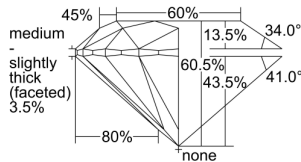

GIA®

FACSIMILE

GIA REPORT 5496939269

Verify this report at GIA.edu

GIA NATURAL DIAMOND DOSSIER®

July 16, 2024
GIA Report Number 5496939269
Shape and Cutting Style ..... Round Brilliant
Measurements ..... 5.12 - 5.15 x 3.11 mm

GRADING RESULTS

Carat Weight ..... 0.50 carat
Color Grade ..... D
Clarity Grade S11
Cut Grade ..... Excellent

ADDITIONAL GRADING INFORMATION

Polish ..... Excellent
Symmetry ..... Excellent
Fluorescence ..... None
Clarity Characteristics ..... Cloud
Inscription(s): GIA 5496939269

PROPORTIONS

Profile to actual proportions

GRADING SCALES

GIA COLOR SCALE	GIA CLARITY SCALE	GIA CUT SCALE	
D	FLAWLESS	EXCELLENT	
E	INTERNALLY FLAWLESS		
F		VVS₁	VERY GOOD
G	VVS₂		
H	VS₁	GOOD	
I	VS₂		
J	S1₁	FAIR	
K	S1₂		
L	I₁	POOR	
M	I₂		
N	I₃		
O			
P			
Q			
R			
S			
T			
U			
V			
W			
X			
Y			
Z