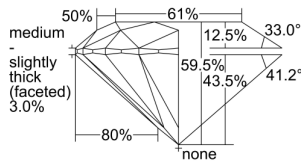

GIA®

FACSIMILE

GIA REPORT 5496946974

Verify this report at GIA.edu

GIA NATURAL DIAMOND DOSSIER®

July 18, 2024
GIA Report Number 5496946974
Shape and Cutting Style ..... Round Brilliant
Measurements ..... 4.34 - 4.38 x 2.59 mm

GRADING RESULTS

Carat Weight ..... 0.30 carat
Color Grade ..... F
Clarity Grade S11
Cut Grade ..... Excellent

ADDITIONAL GRADING INFORMATION

Polish ..... Excellent
Symmetry ..... Excellent
Fluorescence ..... None
Clarity Characteristics ..... Crystal, Feather, Cloud
Inscription(s): GIA 5496946974

PROPORTIONS

Profile to actual proportions

GRADING SCALES

GIA COLOR SCALE	GIA CLARITY SCALE	GIA CUT SCALE
D	FLAWLESS	EXCELLENT
E	FLAWLESS	
F	INTERNALLY FLAWLESS	VERY GOOD
G	FLAWLESS	
H	VVS₁	GOOD
I	VVS₂	
J	VS₁	FAIR
K	VS₂	
L	S1₁	POOR
M	S1₂	
N	I₁	
O	I₂	
P	I₃	
Q		
R		
S		
T		
U		
V		
W		
X		
Y		
Z