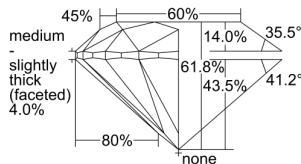

GIA®

FACSIMILE

GIA REPORT 5496953971

Verify this report at GIA.edu

GIA NATURAL DIAMOND DOSSIER®

July 18, 2024
GIA Report Number 5496953971
Shape and Cutting Style ..... Round Brilliant
Measurements ..... 5.89 - 5.94 x 3.65 mm

GRADING RESULTS

Carat Weight ..... 0.80 carat
Color Grade ..... G
Clarity Grade S11
Cut Grade ..... Excellent

ADDITIONAL GRADING INFORMATION

Polish ..... Excellent
Symmetry ..... Very Good
Fluorescence ..... Faint
Clarity Characteristics ..... Cloud, Crystal, Feather
Inscription(s): GIA 5496953971

PROPORTIONS

Profile to actual proportions

GRADING SCALES

GIA COLOR SCALE	GIA CLARITY SCALE	GIA CUT SCALE	
D	FLAWLESS	EXCELLENT	
E	INTERNALLY FLAWLESS		
F		VVS₁	VERY GOOD
G	VVS₂		
H	VS₁	GOOD	
I	VS₂		
J	S1₁	FAIR	
K	S1₂		
L	I₁	POOR	
M	I₂		
N	I₃		
O			
P			
Q			
R			
S			
T			
U			
V			
W			
X			
Y			
Z