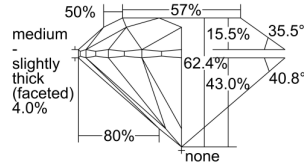

GIA®

FACSIMILE

GIA REPORT 5496971281

Verify this report at GIA.edu

GIA NATURAL DIAMOND DOSSIER®

July 19, 2024
GIA Report Number 5496971281
Shape and Cutting Style ..... Round Brilliant
Measurements ..... 4.28 - 4.31 x 2.68 mm

GRADING RESULTS

Carat Weight ..... 0.30 carat
Color Grade ..... G
Clarity Grade VS1
Cut Grade ..... Excellent

ADDITIONAL GRADING INFORMATION

Polish ..... Excellent
Symmetry ..... Excellent
Fluorescence ..... None
Clarity Characteristics..... Crystal, Needle, Pinpoint
Inscription(s): GIA 5496971281

PROPORTIONS

Profile to actual proportions