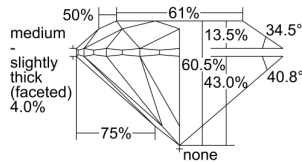

GIA®

FACSIMILE

GIA REPORT

5496975263

Verify this report at GIA.edu

GIA NATURAL DIAMOND DOSSIER®

July 22, 2024
GIA Report Number 5496975263
Shape and Cutting Style ..... Round Brilliant
Measurements ..... 4.29 - 4.32 x 2.60 mm

GRADING RESULTS

Carat Weight ..... 0.30 carat
Color Grade ..... F
Clarity Grade S11
Cut Grade ..... Excellent

ADDITIONAL GRADING INFORMATION

Polish ..... Excellent
Symmetry ..... Excellent
Fluorescence ..... None
Clarity Characteristics ..... Crystal, Cloud
Inscription(s): GIA 5496975263

PROPORTIONS

Profile to actual proportions

GRADING SCALES

GIA COLOR SCALE

COLORLESS	D
	E
	F
	G
	H
	I
	J
NEAR COLORLESS	K
	L
FAINT	M
	N
	O
	P
	Q
VERY LIGHT	R
	S
	T
	U
	V
	W
	X
	Y
LIGHT	Z

GIA CLARITY SCALE

FLAWLESS	INTERNAL FLAWLESS	
		FLAWLESS
VERY VERY SLIGHTLY INCLUDED	VVS₁	
	VVS₂	
VERY SLIGHTLY INCLUDED	VS₁	
	VS₂	
SLIGHTLY INCLUDED	SI₁	
	SI₂	
INCLUDED	I₁	
	I₂	
	I₃	

GIA CUT SCALE

EXCELLENT
VERY GOOD
GOOD
FAIR
POOR