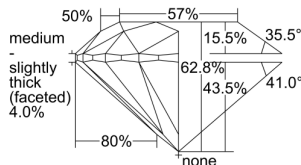

GIA®

FACSIMILE

GIA REPORT 5496987724

Verify this report at GIA.edu

GIA NATURAL DIAMOND DOSSIER®

July 22, 2024
GIA Report Number 5496987724
Shape and Cutting Style ..... Round Brilliant
Measurements ..... 5.02 - 5.07 x 3.17 mm

GRADING RESULTS

Carat Weight ..... 0.50 carat
Color Grade ..... F
Clarity Grade VS1
Cut Grade ..... Excellent

ADDITIONAL GRADING INFORMATION

Polish ..... Excellent
Symmetry ..... Very Good
Fluorescence ..... Faint
Clarity Characteristics ..... Cloud, Needle
Inscription(s): GIA 5496987724

PROPORTIONS

Profile to actual proportions

GRADING SCALES

GIA COLOR SCALE	GIA CLARITY SCALE	GIA CUT SCALE	
D	FLAWLESS	EXCELLENT	
E	INTERNALLY FLAWLESS		
F		VVS₁	VERY GOOD
G	VVS₂		
H	VS₁	GOOD	
I	VS₂		
J	SI₁	FAIR	
K	SI₂		
L	I₁	POOR	
M			
N	I₂		
O	I₃		
P			
Q			
R			
S			
T			
U			
V			
W			
X			
Y			
Z