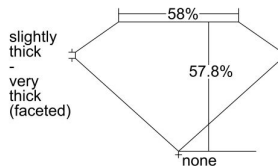

GIA®

FACSIMILE

GIA REPORT 5503009114

Verify this report at GIA.edu

GIA NATURAL DIAMOND DOSSIER®

July 25, 2024
GIA Report Number 5503009114
Shape and Cutting Style ..... Pear Brilliant
Measurements ..... 6.83 x 4.19 x 2.42 mm

GRADING RESULTS

Carat Weight ..... 0.42 carat
Color Grade ..... F
Clarity Grade VS1

ADDITIONAL GRADING INFORMATION

Polish ..... Very Good
Symmetry ..... Good
Fluorescence ..... None
Clarity Characteristics..... Crystal, Indented Natural
Inscription(s): GIA 5503009114

PROPORTIONS

Profile not to actual proportions

GRADING SCALES

GIA COLOR SCALE		GIA CLARITY SCALE		
COLORLESS	D	VERY VERY SLIGHTLY INCLUDED	FLAWLESS	
	E		INTERNALLY FLAWLESS	
	F		VS₁	
	G		VS₂	
	NEAR COLORLESS	H	VERY SLIGHTLY INCLUDED	VS₁
		I		VS₂
		J		SI₁
		K		SI₂
	FAINT	L	SLIGHTLY INCLUDED	I₁
		M		I₂
N		I₃		
O				
VERT LIGHT	P	INCLUDED		
	Q			
	R			
	S			
	T			
	U			
LIGHT	V			
	W			
	X			
	Y			
Z