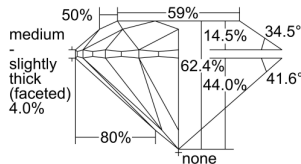

GIA®

FACSIMILE

GIA REPORT 5503010731

Verify this report at GIA.edu

GIA NATURAL DIAMOND DOSSIER®

July 24, 2024
GIA Report Number 5503010731
Shape and Cutting Style ..... Round Brilliant
Measurements ..... 4.53 - 4.56 x 2.83 mm

GRADING RESULTS

Carat Weight ..... 0.36 carat
Color Grade ..... H
Clarity Grade S11
Cut Grade ..... Excellent

ADDITIONAL GRADING INFORMATION

Polish ..... Excellent
Symmetry ..... Excellent
Fluorescence ..... Medium Blue
Clarity Characteristics ..... Feather
Inscription(s): GIA 5503010731

PROPORTIONS

Profile to actual proportions

GRADING SCALES

GIA COLOR SCALE	GIA CLARITY SCALE	GIA CUT SCALE	
D	FLAWLESS	EXCELLENT	
E	INTERNALLY FLAWLESS		
F		VVS₁	VERY GOOD
G	VVS₂		
H	VS₁	GOOD	
I	VS₂		
J	S1₁	FAIR	
K	S1₂		
L	I₁	POOR	
M	I₂		
N	I₃		
O			
P			
Q			
R			
S			
T			
U			
V			
W			
X			
Y			
Z