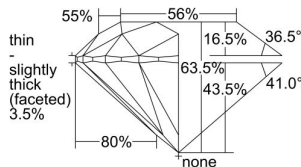

GIA®

FACSIMILE

GIA REPORT 5503029778

Verify this report at GIA.edu

GIA NATURAL DIAMOND DOSSIER®

July 29, 2024
GIA Report Number 5503029778
Shape and Cutting Style ..... Round Brilliant
Measurements ..... 4.65 - 4.69 x 2.96 mm

GRADING RESULTS

Carat Weight ..... 0.40 carat
Color Grade ..... H
Clarity Grade S11
Cut Grade ..... Excellent

ADDITIONAL GRADING INFORMATION

Polish ..... Excellent
Symmetry ..... Excellent
Fluorescence ..... Faint
Clarity Characteristics ..... Crystal, Cloud
Inscription(s): GIA 5503029778

PROPORTIONS

Profile to actual proportions