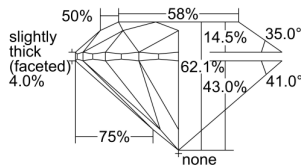

GIA®

FACSIMILE

GIA REPORT 5503029998

Verify this report at GIA.edu

GIA NATURAL DIAMOND DOSSIER®

July 30, 2024
GIA Report Number 5503029998
Shape and Cutting Style ..... Round Brilliant
Measurements ..... 5.36 - 5.39 x 3.34 mm

GRADING RESULTS

Carat Weight ..... 0.60 carat
Color Grade ..... G
Clarity Grade VS1
Cut Grade ..... Excellent

ADDITIONAL GRADING INFORMATION

Polish ..... Excellent
Symmetry ..... Excellent
Fluorescence ..... Faint
Clarity Characteristics..... Crystal, Needle, Pinpoint
Inscription(s): GIA 5503029998

PROPORTIONS

Profile to actual proportions

GRADING SCALES

GIA COLOR SCALE	GIA CLARITY SCALE	GIA CUT SCALE	
D	FLAWLESS	EXCELLENT	
E	INTERNALLY FLAWLESS		
F		VVS₁	VERY GOOD
G	VVS₂		
H	VS₁	GOOD	
I	VS₂		
J	SI₁	FAIR	
K	SI₂		
L	I₁	POOR	
M	I₂		
N	I₃		
O			
P			
Q			
R			
S			
T			
U			
V			
W			
X			
Y			
Z