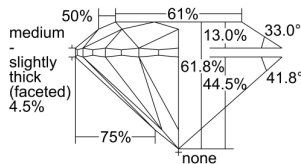

GIA®

FACSIMILE

GIA REPORT 5503031201

Verify this report at GIA.edu

GIA NATURAL DIAMOND DOSSIER®

July 26, 2024
GIA Report Number 5503031201
Shape and Cutting Style ..... Round Brilliant
Measurements ..... 3.92 - 3.95 x 2.43 mm

GRADING RESULTS

Carat Weight ..... 0.23 carat
Color Grade ..... E
Clarity Grade VS1
Cut Grade ..... Excellent

ADDITIONAL GRADING INFORMATION

Polish ..... Excellent
Symmetry ..... Excellent
Fluorescence ..... None
Clarity Characteristics ..... Needle, Pinpoint
Inscription(s): GIA 5503031201

PROPORTIONS

Profile to actual proportions

GRADING SCALES

GIA COLOR SCALE	GIA CLARITY SCALE	GIA CUT SCALE	
D	FLAWLESS	EXCELLENT	
E	INTERNALLY FLAWLESS		
F		VVS₁	VERY GOOD
G	VVS₂		
H	VS₁	GOOD	
I	VS₂		
J	SI₁	FAIR	
K	SI₂		
L	I₁	POOR	
M			
N	I₂		
O			
P	I₃		
Q			
R			
S			
T			
U			
V			
W			
X			
Y			
Z