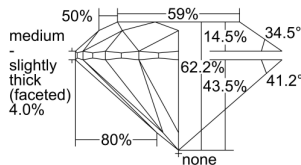

GIA®

FACSIMILE

GIA REPORT 5503036772

Verify this report at GIA.edu

GIA NATURAL DIAMOND DOSSIER®

July 26, 2024
GIA Report Number 5503036772
Shape and Cutting Style ..... Round Brilliant
Measurements ..... 4.88 - 4.92 x 3.05 mm

GRADING RESULTS

Carat Weight ..... 0.45 carat
Color Grade ..... E
Clarity Grade S11
Cut Grade ..... Excellent

ADDITIONAL GRADING INFORMATION

Polish ..... Excellent
Symmetry ..... Excellent
Fluorescence ..... None
Clarity Characteristics ..... Feather, Crystal
Inscription(s): GIA 5503036772

PROPORTIONS

Profile to actual proportions

GRADING SCALES

GIA COLOR SCALE	GIA CLARITY SCALE	GIA CUT SCALE	
D	FLAWLESS	EXCELLENT	
E	INTERNALLY FLAWLESS		
F		VVS₁	VERY GOOD
G	VVS₂		
H	VS₁	GOOD	
I	VS₂		
J	S1₁	FAIR	
K	S1₂		
L	I₁	POOR	
M	I₂		
N	I₃		
O			
P			
Q			
R			
S			
T			
U			
V			
W			
X			
Y			
Z