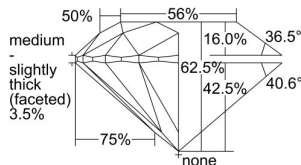

GIA®

FACSIMILE

GIA REPORT 5503039505

Verify this report at gia.edu

GIA NATURAL DIAMOND DOSSIER®

July 26, 2024
GIA Report Number 5503039505
Shape and Cutting Style ..... Round Brilliant
Measurements ..... 4.91 - 4.93 x 3.08 mm

GRADING RESULTS

Carat Weight ..... 0.46 carat
Color Grade ..... F
Clarity Grade VS1
Cut Grade ..... Excellent

ADDITIONAL GRADING INFORMATION

Polish ..... Excellent
Symmetry ..... Excellent
Fluorescence ..... None
Clarity Characteristics..... Cloud, Feather, Pinpoint
Inscription(s): GIA 5503039505

PROPORTIONS

Profile to actual proportions