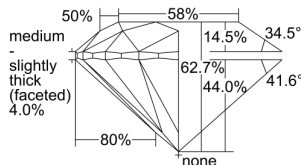

GIA®

FACSIMILE

GIA REPORT 5503041761

Verify this report at GIA.edu

GIA NATURAL DIAMOND DOSSIER®

July 29, 2024
GIA Report Number 5503041761
Shape and Cutting Style ..... Round Brilliant
Measurements ..... 4.26 - 4.29 x 2.68 mm

GRADING RESULTS

Carat Weight ..... 0.30 carat
Color Grade ..... D
Clarity Grade S11
Cut Grade ..... Excellent

ADDITIONAL GRADING INFORMATION

Polish ..... Excellent
Symmetry ..... Excellent
Fluorescence ..... None
Clarity Characteristics ..... Crystal, Feather
Inscription(s): GIA 5503041761

PROPORTIONS

Profile to actual proportions