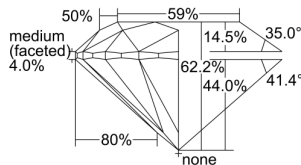

GIA®

FACSIMILE

GIA REPORT 5503045456

Verify this report at GIA.edu

GIA NATURAL DIAMOND DOSSIER®

July 29, 2024
GIA Report Number 5503045456
Shape and Cutting Style ..... Round Brilliant
Measurements ..... 5.67 - 5.70 x 3.54 mm

GRADING RESULTS

Carat Weight ..... 0.70 carat
Color Grade ..... D
Clarity Grade VS2
Cut Grade ..... Excellent

ADDITIONAL GRADING INFORMATION

Polish ..... Excellent
Symmetry ..... Excellent
Fluorescence ..... None
Clarity Characteristics ..... Crystal, Cloud
Inscription(s): GIA 5503045456

PROPORTIONS

Profile to actual proportions

GRADING SCALES

GIA COLOR SCALE	GIA CLARITY SCALE	GIA CUT SCALE	
D	FLAWLESS	EXCELLENT	
E	INTERNALLY FLAWLESS		
F		VVS₁	VERY GOOD
G	VVS₂		
H	VS₁	GOOD	
I	VS₂		
J	SI₁	FAIR	
K	SI₂		
L	I₁	POOR	
M	I₂		
N	I₃		
O			
P			
Q			
R			
S			
T			
U			
V			
W			
X			
Y			
Z