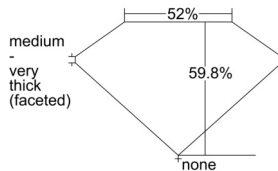

GIA®

FACSIMILE

GIA REPORT 5503047323

Verify this report at GIA.edu

GIA NATURAL DIAMOND DOSSIER®

July 31, 2024
GIA Report Number 5503047323
Shape and Cutting Style ..... Heart Brilliant
Measurements ..... 4.40 x 5.15 x 3.08 mm

GRADING RESULTS

Carat Weight ..... 0.40 carat
Color Grade ..... D
Clarity Grade VVS2

ADDITIONAL GRADING INFORMATION

Polish ..... Excellent
Symmetry ..... Very Good
Fluorescence ..... None
Clarity Characteristics..... Feather, Indented Natural
Inscription(s): GIA 5503047323

PROPORTIONS

Profile not to actual proportions

GRADING SCALES

GIA COLOR SCALE		GIA CLARITY SCALE			
COLORLESS	D	VERY VERY SLIGHTLY INCLUDED	FLAWLESS		
	E		INTERNALLY FLAWLESS		
	F	VERY SLIGHTLY INCLUDED	VVS₁		
	G		VVS₂		
	H		VS₁		
	NEAR COLORLESS	I	SLIGHTLY INCLUDED	VS₂	
		J		SI₁	
		FAINT	K	INCLUDED	SI₂
			L		I₁
			M		I₂
VERT LIGHT	N	LIGHT	I₃		
	O				
	P				
	Q				
	R