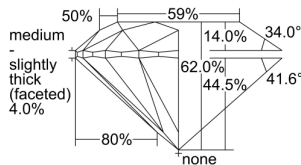

GIA®

FACSIMILE

GIA REPORT 5503048751

Verify this report at GIA.edu

GIA NATURAL DIAMOND DOSSIER®

July 30, 2024
GIA Report Number 5503048751
Shape and Cutting Style ..... Round Brilliant
Measurements ..... 4.41 - 4.44 x 2.75 mm

GRADING RESULTS

Carat Weight ..... 0.33 carat
Color Grade I
Clarity Grade VS1
Cut Grade ..... Excellent

ADDITIONAL GRADING INFORMATION

Polish ..... Excellent
Symmetry ..... Excellent
Fluorescence ..... Faint
Clarity Characteristics..... Crystal, Cloud, Pinpoint
Inscription(s): GIA 5503048751

PROPORTIONS

Profile to actual proportions

GRADING SCALES

GIA COLOR SCALE	GIA CLARITY SCALE	GIA CUT SCALE	
D	FLAWLESS	EXCELLENT	
E	INTERNALLY FLAWLESS		
F		VVS₁	VERY GOOD
G	VVS₂		
H	VS₁	GOOD	
I	VS₂		
J	SI₁	FAIR	
K	SI₂		
L	I₁	POOR	
M	I₂		
N	I₃		
O			
P			
Q			
R			
S			
T			
U			
V			
W			
X			
Y			
Z