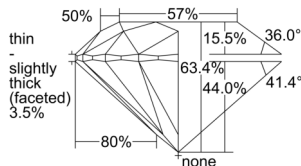

GIA®

FACSIMILE

GIA REPORT 5503049643

Verify this report at GIA.edu

GIA NATURAL DIAMOND DOSSIER®

July 30, 2024
GIA Report Number 5503049643
Shape and Cutting Style ..... Round Brilliant
Measurements ..... 5.87 - 5.91 x 3.73 mm

GRADING RESULTS

Carat Weight ..... 0.80 carat
Color Grade ..... D
Clarity Grade SI2
Cut Grade ..... Excellent

ADDITIONAL GRADING INFORMATION

Polish ..... Excellent
Symmetry ..... Excellent
Fluorescence ..... None
Clarity Characteristics ..... Crystal, Cloud
Inscription(s): GIA 5503049643

PROPORTIONS

Profile to actual proportions

GRADING SCALES

GIA COLOR SCALE

COLORESS	D
	E
	F
	G
	H
NEAR COLORESS	I
	J
	K
	L
FAIN	M
	N
	O
	P
	Q
VERY LIGHT	R
	S
	T
	U
	V
	W
	X
	Y
LIGHT	Z

GIA CLARITY SCALE

VERY VERY SLIGHTLY INCLUDED	FLAWLESS
	INTERNALLY FLAWLESS
VERY SLIGHTLY INCLUDED	VVS₁
	VVS₂
SLIGHTLY INCLUDED	VS₁
	VS₂
INCLUDED	SI₁
	SI₂
	I₁
	I₂
	I₃

GIA CUT SCALE

EXCELLENT
VERY GOOD
GOOD
FAIR
POOR