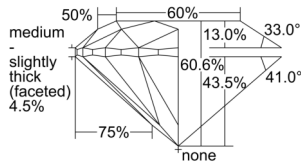

GIA®

FACSIMILE

GIA REPORT 5503065253

Verify this report at GIA.edu

GIA NATURAL DIAMOND DOSSIER®

July 31, 2024
GIA Report Number 5503065253
Shape and Cutting Style ..... Round Brilliant
Measurements ..... 5.71 - 5.74 x 3.47 mm

GRADING RESULTS

Carat Weight ..... 0.70 carat
Color Grade I
Clarity Grade VS1
Cut Grade ..... Excellent

ADDITIONAL GRADING INFORMATION

Polish ..... Excellent
Symmetry ..... Excellent
Fluorescence ..... None
Clarity Characteristics..... Indented Natural, Cloud
Inscription(s): GIA 5503065253

PROPORTIONS

Profile to actual proportions

GRADING SCALES

GIA COLOR SCALE	GIA CLARITY SCALE	GIA CUT SCALE	
D	FLAWLESS	EXCELLENT	
E	INTERNALLY FLAWLESS		
F		VVS₁	VERY GOOD
G	VVS₂		
H	VS₁	GOOD	
I	VS₂		
J	SI₁	FAIR	
K	SI₂		
L	I₁	POOR	
M	I₂		
N	I₃		
O			
P			
Q			
R			
S			
T			
U			
V			
W			
X			
Y			
Z