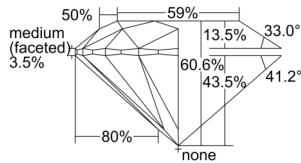

GIA®

FACSIMILE

GIA REPORT 5503070023

Verify this report at gia.edu

GIA NATURAL DIAMOND DOSSIER®

July 31, 2024
GIA Report Number 5503070023
Shape and Cutting Style ..... Round Brilliant
Measurements ..... 4.39 - 4.40 x 2.66 mm

GRADING RESULTS

Carat Weight ..... 0.31 carat
Color Grade ..... D
Clarity Grade S11
Cut Grade ..... Excellent

ADDITIONAL GRADING INFORMATION

Polish ..... Excellent
Symmetry ..... Excellent
Fluorescence ..... None
Clarity Characteristics ..... Feather
Inscription(s): GIA 5503070023

PROPORTIONS

Profile to actual proportions

GRADING SCALES

GIA COLOR SCALE	GIA CLARITY SCALE	GIA CUT SCALE	
D	FLAWLESS	EXCELLENT	
E	INTERNALLY FLAWLESS		
F		VVS₁	VERY GOOD
G	VVS₂		
H	VS₁	GOOD	
I	VS₂		
J	S1₁	FAIR	
K	S1₂		
L	I₁	POOR	
M	I₂		
N	I₃		
O			
P			
Q			
R			
S			
T			
U			
V			
W			
X			
Y			
Z