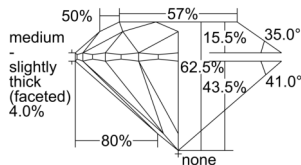

GIA®

FACSIMILE

GIA REPORT 5503073511

Verify this report at GIA.edu

GIA NATURAL DIAMOND DOSSIER®

July 31, 2024
GIA Report Number 5503073511
Shape and Cutting Style ..... Round Brilliant
Measurements ..... 4.72 - 4.75 x 2.96 mm

GRADING RESULTS

Carat Weight ..... 0.41 carat
Color Grade ..... G
Clarity Grade VS2
Cut Grade ..... Excellent

ADDITIONAL GRADING INFORMATION

Polish ..... Excellent
Symmetry ..... Excellent
Fluorescence ..... None
Clarity Characteristics ..... Cloud
Inscription(s): GIA 5503073511

PROPORTIONS

Profile to actual proportions

GRADING SCALES

GIA COLOR SCALE	GIA CLARITY SCALE	GIA CUT SCALE	
D	FLAWLESS	EXCELLENT	
E	INTERNALLY FLAWLESS		
F		VVS₁	VERY GOOD
G	VVS₂		
H	VS₁	GOOD	
I	VS₂		
J	SI₁	FAIR	
K	SI₂		
L	I₁	POOR	
M	I₂		
N	I₃		
O			
P			
Q			
R			
S			
T			
U			
V			
W			
X			
Y			
Z