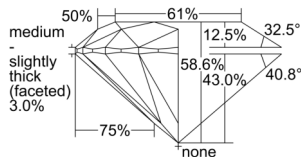

GIA®

FACSIMILE

GIA REPORT 5503079836

Verify this report at GIA.edu

GIA NATURAL DIAMOND DOSSIER®

August 02, 2024
GIA Report Number 5503079836
Shape and Cutting Style ..... Round Brilliant
Measurements ..... 4.80 - 4.83 x 2.82 mm

GRADING RESULTS

Carat Weight ..... 0.40 carat
Color Grade ..... H
Clarity Grade S11
Cut Grade ..... Excellent

ADDITIONAL GRADING INFORMATION

Polish ..... Excellent
Symmetry ..... Excellent
Fluorescence ..... None
Clarity Characteristics ..... Crystal, Feather
Inscription(s): GIA 5503079836

PROPORTIONS

Profile to actual proportions

GRADING SCALES

GIA COLOR SCALE	GIA CLARITY SCALE	GIA CUT SCALE	
D	FLAWLESS	EXCELLENT	
E	INTERNALLY FLAWLESS		
F		VVS₁	VERY GOOD
G	VVS₂		
H	VS₁	GOOD	
I	VS₂		
J	S1₁	FAIR	
K	S1₂		
L	I₁	POOR	
M	I₂		
N	I₃		
O			
P			
Q			
R			
S			
T			
U			
V			
W			
X			
Y			
Z