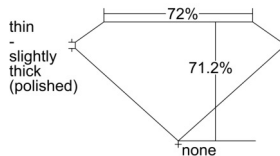

GIA®

FACSIMILE

GIA REPORT 5503080196

Verify this report at GIA.edu

GIA NATURAL DIAMOND DOSSIER®

August 01, 2024
GIA Report Number 5503080196
Shape and Cutting Style ..... Square Modified Brilliant
Measurements ..... 4.73 x 4.64 x 3.31 mm

GRADING RESULTS

Carat Weight ..... 0.60 carat
Color Grade ..... E
Clarity Grade VS1

ADDITIONAL GRADING INFORMATION

Polish ..... Very Good
Symmetry ..... Very Good
Fluorescence ..... None
Clarity Characteristics ..... Cloud
Inscription(s): GIA 5503080196

PROPORTIONS

Profile not to actual proportions

GRADING SCALES

GIA COLOR SCALE		GIA CLARITY SCALE		
NEAR COLORLESS	D	VERY VERY SLIGHTLY INCLUDED	FLAWLESS	
	E		INTERNALLY FLAWLESS	
	F	VERY SLIGHTLY INCLUDED	VS₁	
	G		VS₂	
	H		VS₁	
	FAINT	I	SLIGHTLY INCLUDED	SI₁
		J		SI₂
		K	INCLUDED	I₁
		L		I₂
		M		I₃
VERY LIGHT		N	LIGHT	
		O		
		P		
	Q			
	R			
	S			
	T			
LIGHT	U			
	V			
	W			
	X			
	Y			
	Z