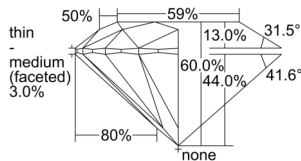

GIA®

FACSIMILE

GIA REPORT 5503080640

Verify this report at GIA.edu

GIA NATURAL DIAMOND DOSSIER®

August 01, 2024
GIA Report Number 5503080640
Shape and Cutting Style ..... Round Brilliant
Measurements ..... 4.61 - 4.63 x 2.77 mm

GRADING RESULTS

Carat Weight ..... 0.35 carat
Color Grade ..... E
Clarity Grade VS1
Cut Grade ..... Excellent

ADDITIONAL GRADING INFORMATION

Polish ..... Excellent
Symmetry ..... Excellent
Fluorescence ..... None
Clarity Characteristics ..... Feather, Cloud
Inscription(s): GIA 5503080640

PROPORTIONS

Profile to actual proportions

GRADING SCALES

GIA COLOR SCALE	GIA CLARITY SCALE	GIA CUT SCALE	
D	FLAWLESS	EXCELLENT	
E	INTERNALLY FLAWLESS		
F		VVS₁	VERY GOOD
G	VVS₂		
H	VS₁	GOOD	
I	VS₂		
J	SI₁	FAIR	
K	SI₂		
L	I₁	POOR	
M			
N			
O	I₂		
P			
Q			
R	I₃		
S			
T			
U			
V			
W			
X			
Y			
Z