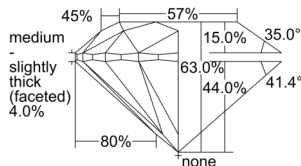

GIA®

FACSIMILE

GIA REPORT 5503082483

Verify this report at GIA.edu

GIA NATURAL DIAMOND DOSSIER®

August 01, 2024
GIA Report Number 5503082483
Shape and Cutting Style ..... Round Brilliant
Measurements ..... 5.22 - 5.24 x 3.29 mm

GRADING RESULTS

Carat Weight ..... 0.55 carat
Color Grade ..... E
Clarity Grade VS2
Cut Grade ..... Excellent

ADDITIONAL GRADING INFORMATION

Polish ..... Excellent
Symmetry ..... Excellent
Fluorescence ..... None
Clarity Characteristics ..... Crystal, Cloud
Inscription(s): GIA 5503082483

PROPORTIONS

Profile to actual proportions

GRADING SCALES

GIA COLOR SCALE	GIA CLARITY SCALE	GIA CUT SCALE
D	FLAWLESS	EXCELLENT
E	INTERNALLY FLAWLESS	
F	VVS₁	VERY GOOD
G		
H	VS₁	GOOD
I		
J	VS₂	FAIR
K		
L	SI₁	POOR
M		
N	I₁	
O		
P	I₂	
Q		
R	I₃	
S		
T		
U		
V		
W		
X		
Y		
Z