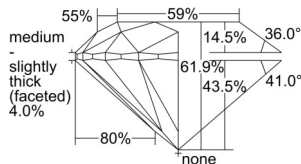

GIA®

FACSIMILE

GIA REPORT 5503083461

Verify this report at GIA.edu

GIA NATURAL DIAMOND DOSSIER®

August 02, 2024
GIA Report Number 5503083461
Shape and Cutting Style ..... Round Brilliant
Measurements ..... 5.36 - 5.40 x 3.33 mm

GRADING RESULTS

Carat Weight ..... 0.60 carat
Color Grade ..... G
Clarity Grade VS2
Cut Grade ..... Excellent

ADDITIONAL GRADING INFORMATION

Polish ..... Excellent
Symmetry ..... Excellent
Fluorescence ..... None
Clarity Characteristics ..... Cloud, Feather
Inscription(s): GIA 5503083461

PROPORTIONS

Profile to actual proportions

GRADING SCALES

GIA COLOR SCALE	GIA CLARITY SCALE	GIA CUT SCALE	
D	FLAWLESS	EXCELLENT	
E	INTERNALLY FLAWLESS		
F		VVS₁	VERY GOOD
G	VVS₂		
H	VS₁	GOOD	
I	VS₂		
J	SI₁	FAIR	
K	SI₂		
L	I₁	POOR	
M			
N			
O	I₂		
P			
Q	I₃		
R			
S			
T			
U			
V			
W			
X			
Y			
Z