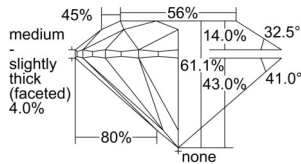

GIA®

FACSIMILE

GIA REPORT 5503084176

Verify this report at GIA.edu

GIA NATURAL DIAMOND DOSSIER®

August 01, 2024
GIA Report Number 5503084176
Shape and Cutting Style ..... Round Brilliant
Measurements ..... 3.99 - 4.01 x 2.44 mm

GRADING RESULTS

Carat Weight ..... 0.23 carat
Color Grade ..... D
Clarity Grade VS1
Cut Grade ..... Excellent

ADDITIONAL GRADING INFORMATION

Polish ..... Excellent
Symmetry ..... Excellent
Fluorescence ..... Faint
Clarity Characteristics ..... Crystal
Inscription(s): GIA 5503084176

PROPORTIONS

Profile to actual proportions

GRADING SCALES

GIA COLOR SCALE	GIA CLARITY SCALE	GIA CUT SCALE	
D	FLAWLESS	EXCELLENT	
E	INTERNALLY FLAWLESS		
F		VVS₁	VERY GOOD
G	VVS₂		
H	VS₁	GOOD	
I	VS₂		
J	SI₁	FAIR	
K	SI₂		
L	I₁	POOR	
M	I₂		
N	I₃		
O			
P			
Q			
R			
S			
T			
U			
V			
W			
X			
Y			
Z