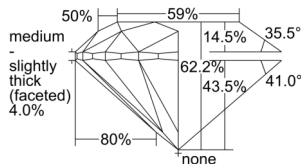

GIA®

FACSIMILE

GIA REPORT 5503086957

Verify this report at GIA.edu

GIA NATURAL DIAMOND DOSSIER®

August 01, 2024
GIA Report Number 5503086957
Shape and Cutting Style ..... Round Brilliant
Measurements ..... 4.87 - 4.90 x 3.04 mm

GRADING RESULTS

Carat Weight ..... 0.45 carat
Color Grade ..... H
Clarity Grade VS2
Cut Grade ..... Excellent

ADDITIONAL GRADING INFORMATION

Polish ..... Excellent
Symmetry ..... Excellent
Fluorescence ..... None
Clarity Characteristics ..... Crystal, Cloud
Inscription(s): GIA 5503086957

PROPORTIONS

Profile to actual proportions