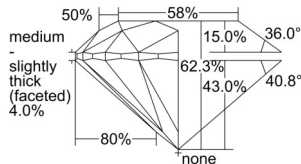

GIA®

FACSIMILE

GIA REPORT 5503087772

Verify this report at GIA.edu

GIA NATURAL DIAMOND DOSSIER®

August 01, 2024
GIA Report Number 5503087772
Shape and Cutting Style ..... Round Brilliant
Measurements ..... 4.42 - 4.45 x 2.76 mm

GRADING RESULTS

Carat Weight ..... 0.34 carat
Color Grade ..... E
Clarity Grade VS2
Cut Grade ..... Excellent

ADDITIONAL GRADING INFORMATION

Polish ..... Excellent
Symmetry ..... Excellent
Fluorescence ..... None
Clarity Characteristics..... Feather, Cloud, Crystal
Inscription(s): GIA 5503087772

PROPORTIONS

Profile to actual proportions

GRADING SCALES

GIA COLOR SCALE	GIA CLARITY SCALE	GIA CUT SCALE	
D	FLAWLESS	EXCELLENT	
E	INTERNALLY FLAWLESS		
F		VVS₁	VERY GOOD
G	VVS₂		
H	VS₁	GOOD	
I	VS₂		
J	SI₁	FAIR	
K	SI₂		
L	I₁	POOR	
M			
N			
O	I₂		
P			
Q			
R	I₃		
S			
T			
U			
V			
W			
X			
Y			
Z