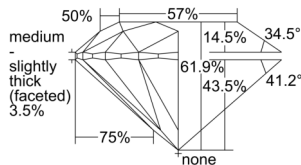

GIA®

FACSIMILE

GIA REPORT 5503091858

Verify this report at GIA.edu

GIA NATURAL DIAMOND DOSSIER®

August 02, 2024
GIA Report Number 5503091858
Shape and Cutting Style ..... Round Brilliant
Measurements ..... 5.25 - 5.27 x 3.26 mm

GRADING RESULTS

Carat Weight ..... 0.55 carat
Color Grade ..... E
Clarity Grade VVS2
Cut Grade ..... Excellent

ADDITIONAL GRADING INFORMATION

Polish ..... Excellent
Symmetry ..... Excellent
Fluorescence ..... Faint
Clarity Characteristics ..... Pinpoint
Inscription(s): GIA 5503091858

PROPORTIONS

Profile to actual proportions

GRADING SCALES

GIA COLOR SCALE	GIA CLARITY SCALE	GIA CUT SCALE
D	FLAWLESS	EXCELLENT
E	INTERNALLY FLAWLESS	
F	VVS₁	VERY GOOD
G		
H	VS₁	GOOD
I		
J	VS₂	FAIR
K		
L	SI₁	POOR
M		
N	I₁	
O		
P	I₂	
Q		
R	I₃	
S		
T		
U		
V		
W		
X		
Y		
Z