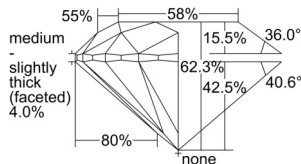

GIA®

FACSIMILE

GIA REPORT 5503102562

Verify this report at GIA.edu

GIA NATURAL DIAMOND DOSSIER®

August 02, 2024
GIA Report Number 5503102562
Shape and Cutting Style ..... Round Brilliant
Measurements ..... 4.67 - 4.69 x 2.91 mm

GRADING RESULTS

Carat Weight ..... 0.40 carat
Color Grade ..... D
Clarity Grade SI2
Cut Grade ..... Excellent

ADDITIONAL GRADING INFORMATION

Polish ..... Excellent
Symmetry ..... Excellent
Fluorescence ..... Medium Blue
Clarity Characteristics ..... Cloud, Crystal
Inscription(s): GIA 5503102562

PROPORTIONS

Profile to actual proportions

GRADING SCALES

GIA COLOR SCALE	GIA CLARITY SCALE	GIA CUT SCALE	
D	FLAWLESS	EXCELLENT	
E	INTERNALLY FLAWLESS		
F		VVS₁	VERY GOOD
G	VVS₂		
H	VS₁	GOOD	
I	VS₂		
J	SI₁	FAIR	
K	SI₂		
L	I₁	POOR	
M	I₂		
N	I₃		
O			
P			
Q			
R			
S			
T			
U			
V			
W			
X			
Y			
Z