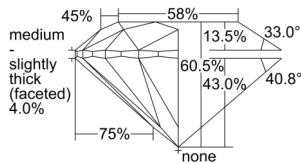

GIA®

FACSIMILE

GIA REPORT 5503107245

Verify this report at GIA.edu

GIA NATURAL DIAMOND DOSSIER®

August 02, 2024
GIA Report Number 5503107245
Shape and Cutting Style ..... Round Brilliant
Measurements ..... 4.94 - 4.96 x 3.00 mm

GRADING RESULTS

Carat Weight ..... 0.45 carat
Color Grade ..... F
Clarity Grade VVS1
Cut Grade ..... Excellent

ADDITIONAL GRADING INFORMATION

Polish ..... Excellent
Symmetry ..... Excellent
Fluorescence ..... None
Clarity Characteristics..... Feather, Surface Graining
Inscription(s): GIA 5503107245

PROPORTIONS

Profile to actual proportions

GRADING SCALES

GIA COLOR SCALE	GIA CLARITY SCALE	GIA CUT SCALE	
D	FLAWLESS	EXCELLENT	
E	INTERNALLY FLAWLESS		
F		VVS₁	VERY GOOD
G	VVS₂		
H	VS₁	GOOD	
I	VS₂		
J	SI₁	FAIR	
K	SI₂		
L	I₁	POOR	
M	I₂		
N	I₃		
O			
P			
Q			
R			
S			
T			
U			
V			
W			
X			
Y			
Z