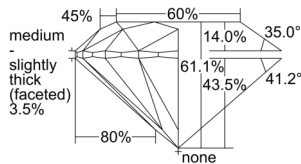

GIA®

FACSIMILE

GIA REPORT 5503107481

Verify this report at GIA.edu

GIA NATURAL DIAMOND DOSSIER®

August 05, 2024
GIA Report Number 5503107481
Shape and Cutting Style ..... Round Brilliant
Measurements ..... 4.79 - 4.81 x 2.93 mm

GRADING RESULTS

Carat Weight ..... 0.41 carat
Color Grade ..... G
Clarity Grade VS1
Cut Grade ..... Excellent

ADDITIONAL GRADING INFORMATION

Polish ..... Excellent
Symmetry ..... Excellent
Fluorescence ..... None
Clarity Characteristics ..... Crystal, Needle, Pinpoint
Inscription(s): GIA 5503107481

PROPORTIONS

Profile to actual proportions

GRADING SCALES

GIA COLOR SCALE	GIA CLARITY SCALE	GIA CUT SCALE	
D	FLAWLESS	EXCELLENT	
E	INTERNALLY FLAWLESS		
F		VVS₁	VERY GOOD
G	VVS₂		
H	VS₁	GOOD	
I	VS₂		
J	SI₁	FAIR	
K	SI₂		
L	I₁	POOR	
M	I₂		
N	I₃		
O			
P			
Q			
R			
S			
T			
U			
V			
W			
X			
Y			
Z