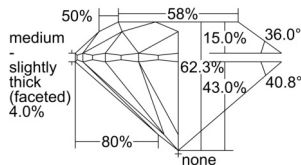

GIA®

FACSIMILE

GIA REPORT 5503109436

Verify this report at GIA.edu

GIA NATURAL DIAMOND DOSSIER®

August 05, 2024
GIA Report Number 5503109436
Shape and Cutting Style ..... Round Brilliant
Measurements ..... 4.71 - 4.75 x 2.95 mm

GRADING RESULTS

Carat Weight ..... 0.41 carat
Color Grade ..... G
Clarity Grade VVS2
Cut Grade ..... Excellent

ADDITIONAL GRADING INFORMATION

Polish ..... Excellent
Symmetry ..... Excellent
Fluorescence ..... None
Clarity Characteristics.. **Needle, Pinpoint, Cloud, Indented Natural**
Inscription(s): GIA 5503109436

PROPORTIONS

Profile to actual proportions

GRADING SCALES

GIA COLOR SCALE

COLORED	D
	E
	F
	G
	H
	I
	J
	K
	L
	M
	N
	O
	P
	R
	S
	T
	U
	V
	W
	X
	Y
	Z

GIA CLARITY SCALE

GIA CUT SCALE

EXCELLENT
VERY GOOD
GOOD
FAIR
POOR