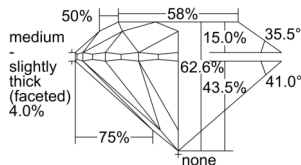

GIA®

FACSIMILE

GIA REPORT 5503116563

Verify this report at GIA.edu

GIA NATURAL DIAMOND DOSSIER®

August 07, 2024
GIA Report Number 5503116563
Shape and Cutting Style ..... Round Brilliant
Measurements ..... 6.17 - 6.20 x 3.87 mm

GRADING RESULTS

Carat Weight ..... 0.92 carat
Color Grade ..... G
Clarity Grade S11
Cut Grade ..... Excellent

ADDITIONAL GRADING INFORMATION

Polish ..... Excellent
Symmetry ..... Excellent
Fluorescence ..... None
Clarity Characteristics ..... Feather
Inscription(s): GIA 5503116563

PROPORTIONS

Profile to actual proportions

GRADING SCALES

GIA COLOR SCALE	GIA CLARITY SCALE	GIA CUT SCALE	
D	FLAWLESS	EXCELLENT	
E	INTERNALLY FLAWLESS		
F		VVS₁	VERY GOOD
G	VVS₂		
H	VS₁	GOOD	
I	VS₂		
J	S1₁	FAIR	
K	S1₂		
L	I₁	POOR	
M	I₂		
N	I₃		
O			
P			
Q			
R			
S			
T			
U			
V			
W			
X			
Y			
Z