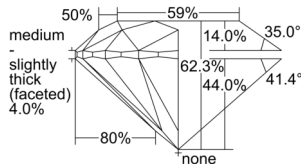

GIA®

FACSIMILE

GIA REPORT 5503116689

Verify this report at GIA.edu

GIA NATURAL DIAMOND DOSSIER®

August 07, 2024
GIA Report Number 5503116689
Shape and Cutting Style ..... Round Brilliant
Measurements ..... 5.88 - 5.92 x 3.68 mm

GRADING RESULTS

Carat Weight ..... 0.79 carat
Color Grade I
Clarity Grade VS1
Cut Grade ..... Excellent

ADDITIONAL GRADING INFORMATION

Polish ..... Excellent
Symmetry ..... Excellent
Fluorescence ..... None
Clarity Characteristics ..... Cloud, Pinpoint
Inscription(s): GIA 5503116689

PROPORTIONS

Profile to actual proportions

GRADING SCALES

GIA COLOR SCALE	GIA CLARITY SCALE	GIA CUT SCALE	
D	FLAWLESS	EXCELLENT	
E	INTERNALLY FLAWLESS		
F		VVS₁	VERY GOOD
G	VVS₂		
H	VS₁	GOOD	
I	VS₂		
J	SI₁	FAIR	
K	SI₂		
L	I₁	POOR	
M	I₂		
N	I₃		
O			
P			
Q			
R			
S			
T			
U			
V			
W			
X			
Y			
Z