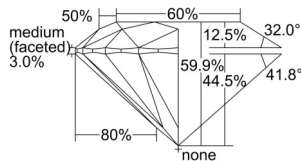

GIA®

FACSIMILE

GIA REPORT 5503119571

Verify this report at GIA.edu

GIA NATURAL DIAMOND DOSSIER®

August 06, 2024
GIA Report Number 5503119571
Shape and Cutting Style ..... Round Brilliant
Measurements ..... 4.80 - 4.81 x 2.88 mm

GRADING RESULTS

Carat Weight ..... 0.40 carat
Color Grade ..... D
Clarity Grade VS1
Cut Grade ..... Excellent

ADDITIONAL GRADING INFORMATION

Polish ..... Excellent
Symmetry ..... Excellent
Fluorescence ..... Medium Blue
Clarity Characteristics..... Crystal, Pinpoint
Inscription(s): GIA 5503119571

PROPORTIONS

Profile to actual proportions

GRADING SCALES

GIA COLOR SCALE	GIA CLARITY SCALE	GIA CUT SCALE	
D	FLAWLESS	EXCELLENT	
E	INTERNALLY FLAWLESS		
F		VVS₁	VERY GOOD
G	VVS₂		
H	VS₁	GOOD	
I	VS₂		
J	SI₁	FAIR	
K	SI₂		
L	I₁	POOR	
M	I₂		
N	I₃		
O			
P			
Q			
R			
S			
T			
U			
V			
W			
X			
Y			
Z