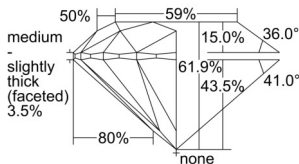

GIA®

FACSIMILE

GIA REPORT 5503127756

Verify this report at GIA.edu

GIA NATURAL DIAMOND DOSSIER®

August 07, 2024
GIA Report Number 5503127756
Shape and Cutting Style ..... Round Brilliant
Measurements ..... 4.71 - 4.73 x 2.92 mm

GRADING RESULTS

Carat Weight ..... 0.40 carat
Color Grade ..... D
Clarity Grade VVS1
Cut Grade ..... Excellent

ADDITIONAL GRADING INFORMATION

Polish ..... Excellent
Symmetry ..... Excellent
Fluorescence ..... None
Clarity Characteristics ..... Pinpoint, Feather
Inscription(s): GIA 5503127756

PROPORTIONS

Profile to actual proportions

GRADING SCALES

GIA COLOR SCALE	GIA CLARITY SCALE	GIA CUT SCALE	
D	FLAWLESS	EXCELLENT	
E	INTERNALLY FLAWLESS		
F		VVS₁	VERY GOOD
G	VVS₂		
H	VS₁	GOOD	
I	VS₂		
J	SI₁	FAIR	
K	SI₂		
L	I₁	POOR	
M			
N			
O	I₂		
P			
Q	I₃		
R			
S			
T			
U			
V			
W			
X			
Y			
Z