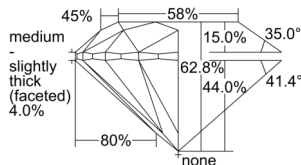

GIA®

FACSIMILE

GIA REPORT 5503132145

Verify this report at GIA.edu

GIA NATURAL DIAMOND DOSSIER®

August 07, 2024
GIA Report Number 5503132145
Shape and Cutting Style ..... Round Brilliant
Measurements ..... 4.61 - 4.64 x 2.90 mm

GRADING RESULTS

Carat Weight ..... 0.38 carat
Color Grade ..... H
Clarity Grade VS1
Cut Grade ..... Excellent

ADDITIONAL GRADING INFORMATION

Polish ..... Excellent
Symmetry ..... Excellent
Fluorescence ..... None
Clarity Characteristics..... Crystal, Pinpoint, Cloud
Inscription(s): GIA 5503132145

PROPORTIONS

Profile to actual proportions

GRADING SCALES

GIA COLOR SCALE	GIA CLARITY SCALE	GIA CUT SCALE	
D	FLAWLESS	EXCELLENT	
E	INTERNALLY FLAWLESS		
F		VVS₁	VERY GOOD
G	VVS₂		
H	VS₁	GOOD	
I	VS₂		
J	SI₁	FAIR	
K	SI₂		
L	I₁	POOR	
M	I₂		
N	I₃		
O			
P			
Q			
R			
S			
T			
U			
V			
W			
X			
Y			
Z