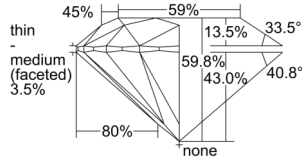

GIA®

FACSIMILE

GIA REPORT 5503132169

Verify this report at GIA.edu

GIA NATURAL DIAMOND DOSSIER®

August 07, 2024
GIA Report Number 5503132169
Shape and Cutting Style ..... Round Brilliant
Measurements ..... 5.27 - 5.28 x 3.15 mm

GRADING RESULTS

Carat Weight ..... 0.53 carat
Color Grade ..... D
Clarity Grade VS1
Cut Grade ..... Excellent

ADDITIONAL GRADING INFORMATION

Polish ..... Excellent
Symmetry ..... Excellent
Fluorescence ..... None
Clarity Characteristics..... Cloud, Crystal, Feather, Pinpoint
Inspection(s): GIA 5503132169

PROPORTIONS

Profile to actual proportions