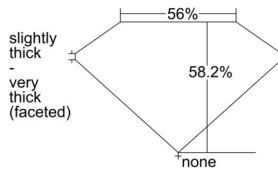

GIA®

FACSIMILE

GIA REPORT 5503134788

Verify this report at GIA.edu

GIA NATURAL DIAMOND DOSSIER®

August 07, 2024
GIA Report Number 5503134788
Shape and Cutting Style ..... Heart Brilliant
Measurements ..... 4.41 x 5.15 x 3.00 mm

GRADING RESULTS

Carat Weight ..... 0.40 carat
Color Grade ..... F
Clarity Grade VVS1

ADDITIONAL GRADING INFORMATION

Polish ..... Excellent
Symmetry ..... Excellent
Fluorescence ..... None
Clarity Characteristics ..... Feather
Inscription(s): GIA 5503134788

PROPORTIONS

Profile not to actual proportions

GRADING SCALES

GIA COLOR SCALE		GIA CLARITY SCALE	
COLORLESS	D	VERY VERY SLIGHTLY INCLUDED	FLAWLESS
	E		INTERNALLY FLAWLESS
	F		VVS₁
	G		VVS₂
	H		VS₁
	I		VS₂
	J		SI₁
	K		SI₂
	L		I₁
	M		I₂
NEAR COLORLESS	N	SLIGHTLY INCLUDED	I₃
	O		
	P		
	Q		
FAINT	R		
	S		
	T		
	U		
VERY LIGHT	V		
	W		
	X		
	Y		
LIGHT	Z