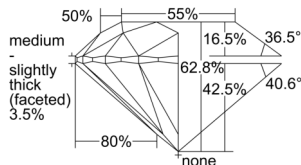

GIA®

FACSIMILE

GIA REPORT 5503137129

Verify this report at GIA.edu

GIA NATURAL DIAMOND DOSSIER®

August 08, 2024
GIA Report Number 5503137129
Shape and Cutting Style ..... Round Brilliant
Measurements ..... 4.72 - 4.74 x 2.97 mm

GRADING RESULTS

Carat Weight ..... 0.41 carat
Color Grade ..... F
Clarity Grade VVS2
Cut Grade ..... Excellent

ADDITIONAL GRADING INFORMATION

Polish ..... Excellent
Symmetry ..... Excellent
Fluorescence ..... None
Clarity Characteristics..Crystal, Cloud, Pinpoint, Indented Natural
Inscription(s): GIA 5503137129

PROPORTIONS

Profile to actual proportions

GRADING SCALES

GIA COLOR SCALE

COLOURESS	D
	E
	F
	G
	H
	I
	J
NEAR COLOURESS	K
	L
FAINI	M
	N
	O
	P
VERY LIGHT	Q
	R
	S
	T
	U
	V
	W
	X
	Y
LIGHT	Z

GIA CLARITY SCALE

VERY VERY SLIGHTLY INCLUDED	FLAWLESS
	INTERNALLY FLAWLESS
VERY SLIGHTLY INCLUDED	VVS₁
	VVS₂
SLIGHTLY INCLUDED	VS₁
	VS₂
INCLUDED	SI₁
	SI₂
	I₁
	I₂
	I₃

GIA CUT SCALE

EXCELLENT
VERY GOOD
GOOD
FAIR
POOR