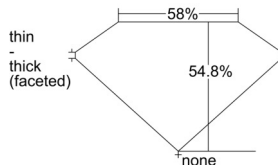

GIA®

FACSIMILE

GIA REPORT 5503137406

Verify this report at GIA.edu

GIA NATURAL DIAMOND DOSSIER®

August 07, 2024
GIA Report Number 5503137406
Shape and Cutting Style ..... Heart Brilliant
Measurements ..... 4.96 x 5.64 x 3.10 mm

GRADING RESULTS

Carat Weight ..... 0.50 carat
Color Grade ..... E
Clarity Grade VS2

ADDITIONAL GRADING INFORMATION

Polish ..... Excellent
Symmetry ..... Very Good
Fluorescence ..... None
Clarity Characteristics ..... Feather
Inscription(s): GIA 5503137406

PROPORTIONS

Profile not to actual proportions

GRADING SCALES

GIA COLOR SCALE		GIA CLARITY SCALE			
COLORLESS	D	VERY VERY SLIGHTLY INCLUDED	FLAWLESS		
	E		INTERNALLY FLAWLESS		
	F		VVS₁		
	NEAR COLORLESS	G	VERY SLIGHTLY INCLUDED	VVS₂	
		H		VS₁	
		FAINT	I	SLIGHTLY INCLUDED	VS₂
			J		SI₁
	K		SI₂		
	LIGHT		L	INCLUDED	I₁
			M		I₂
N			I₃		
O					
P					
Q					
R